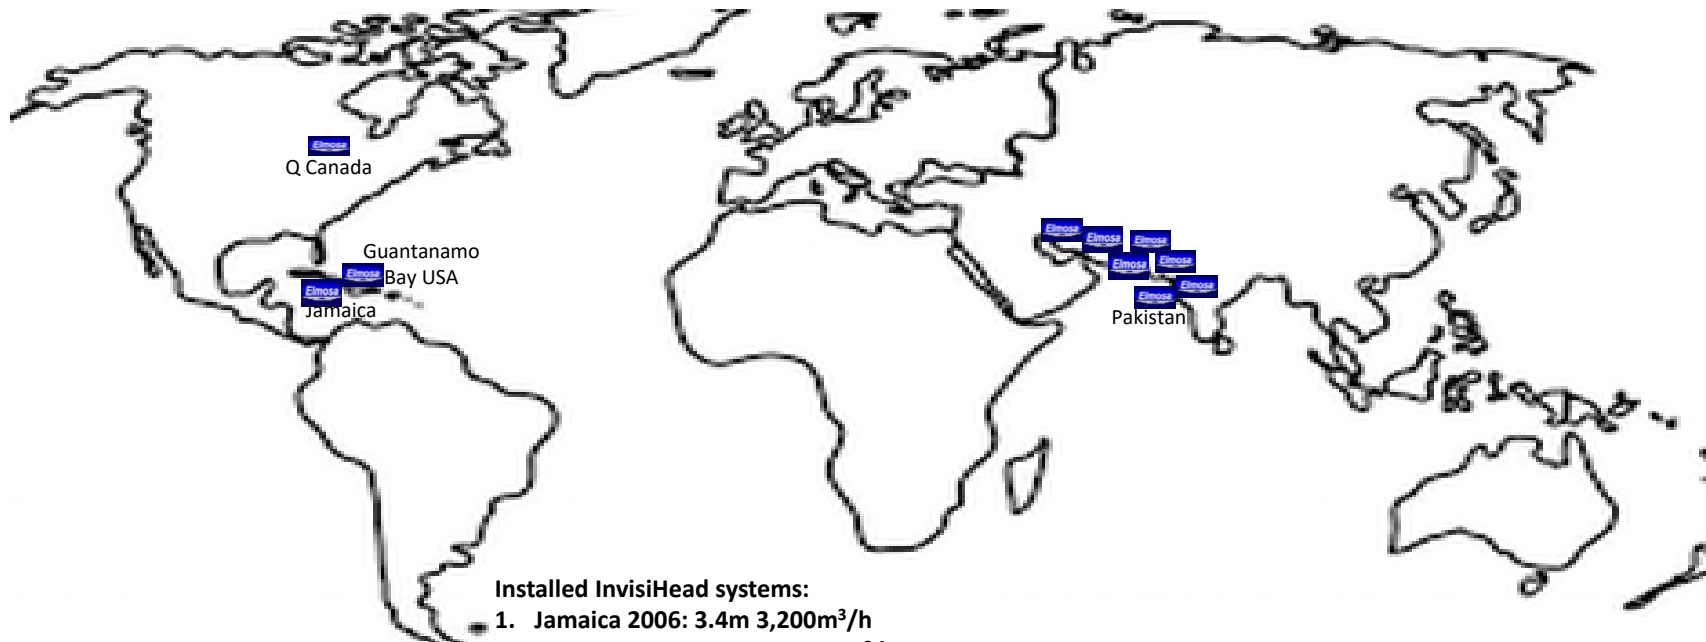

## Installed InvisiHead systems

### Installed InvisiHead systems:

1. Jamaica 2006: 3.4m 3,200m<sup>3</sup>/h
2. Pakistan 2007: 1.75m, 1,150m<sup>3</sup>/h
3. Q Canada 2011: 2m 1050m<sup>3</sup>/h
4. Pakistan 2012: 3-0.55m 350m<sup>3</sup>/h ea.
5. Pakistan 2014: 3-0.55m 350m<sup>3</sup>/h ea.
6. USA 2020: 2m 1000m<sup>3</sup>/h